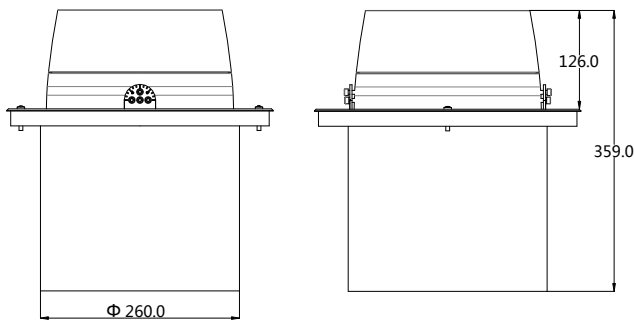

LED SEMI BURIED LIGHT

L06A/C-AT2

Mounting instruction

GB
7000

IEC
60598

IP66

ta
50°

IK08

CE

Type Number 产品型号	LEDs 颗粒数	Power 功率	Voltage 电压	CT 色温	
L06A-009AP2. 2L	9	18W	AC220V	3000K/4000K/RGB	2.9
L06A-009AP3. 3L	9	27W	AC220V	3000K/4000K/RGB	2.9
L06A-009AP4. 0L	9	36W	AC220V	3000K/4000K/RGBW	3.4
L06A-012AP1. 1L	12	12W	AC220V	3000K/4000K/RGB	2.6
L06A-012AP2. 2L	12	24W	AC220V	3000K/4000K/RGB	2.9
L06A-018AP1. 1L	18	18W	AC220V	3000K/4000K/RGB	2.9
L06A-018AP2. 2L	18	36W	AC220V	3000K/4000K/RGB	3.4
L06A-024AP2. 2L	24	45W	AC220V	3000K/4000K/RGB/RGBW	3.4
L06A-018CP2. 2L	18	36W	AC220V	3000K/4000K/RGB	5.1
L06A-018CP3. 3L	18	54W	AC220V	3000K/4000K/RGB	5.0
L06A-018CP4. 0L	18	72W	AC220V	3000K/4000K/RGB	5.2
L06A-024CP2. 2L	24	48W	AC220V	3000K/4000K/RGB/RGBW	5.0
L06A-036CP2. 2L	36	72W	AC220V	3000K/4000K/RGB/RGBW	5.1

L06A-C