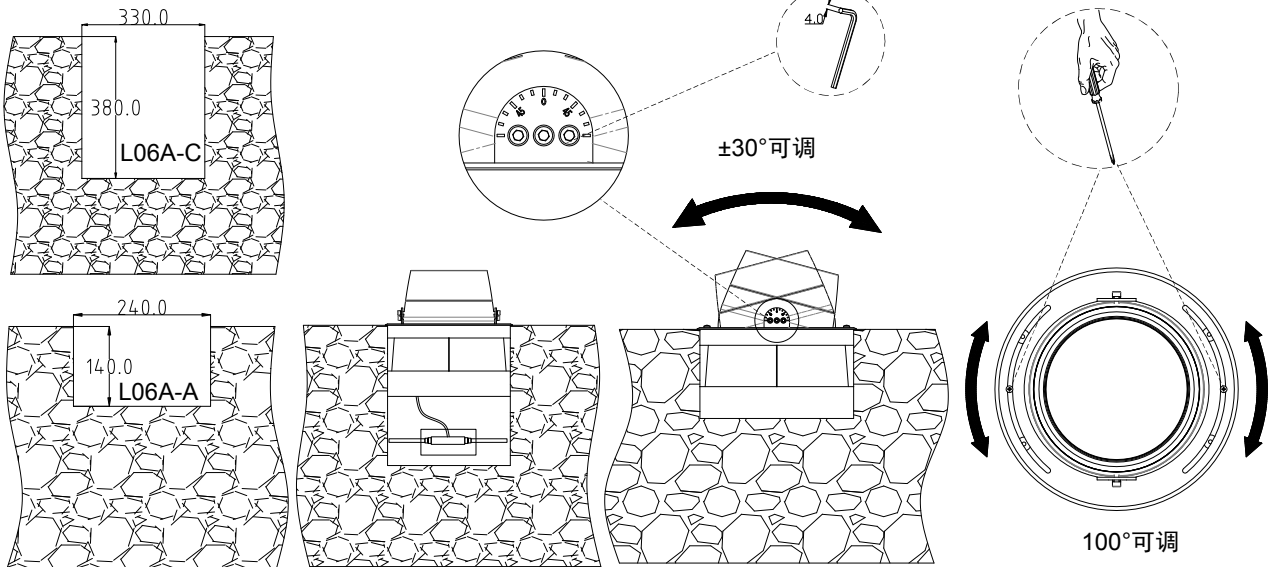

LED SEMI BURIED LIGHT

L06A/C-AT2

Mounting instruction

GB
7000

IEC
60598

IP66

ta
50°

IK08

L06A-C

L06A-A

安装示意图

接线示意图

接线示意图

1. The luminaire shall be installed by a qualified electrician and wired in accordance with the latest IEE electrical regulations or the national requirements.

灯具应由有资格的电工安装，接线要符合IEE电气标准或国家标准。