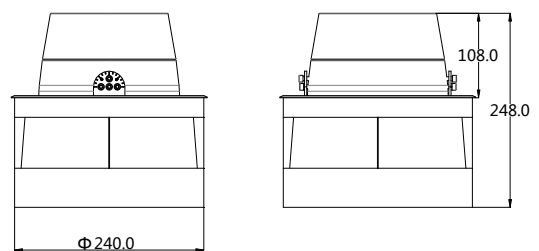

LED SEMI BURIED LIGHT

L06A/C-AT2

Mounting instruction

GB
7000

IEC
60598

IP66

ta
50°

IK08

CE

Type Number 产品型号	LEDs 颗粒数	Power 功率	Voltage 电压	CT 色温	
L06A-009AP2. 2L	9	18W	AC220V	3000K/4000K/RGB	2.9
L06A-009AP3. 3L	9	27W	AC220V	3000K/4000K/RGB	2.9
L06A-009AP4. 0L	9	36W	AC220V	3000K/4000K/RGBW	3.4
L06A-012AP1. 1L	12	12W	AC220V	3000K/4000K/RGB	2.6
L06A-012AP2. 2L	12	24W	AC220V	3000K/4000K/RGB	2.9
L06A-018AP1. 1L	18	18W	AC220V	3000K/4000K/RGB	2.9
L06A-018AP2. 2L	18	36W	AC220V	3000K/4000K/RGB	3.4
L06A-024AP2. 2L	24	45W	AC220V	3000K/4000K/RGB/RGBW	3.4
L06A-018CP2. 2L	18	36W	AC220V	3000K/4000K/RGB	5.1
L06A-018CP3. 3L	18	54W	AC220V	3000K/4000K/RGB	5.0
L06A-018CP4. 0L	18	72W	AC220V	3000K/4000K/RGB	5.2
L06A-024CP2. 2L	24	48W	AC220V	3000K/4000K/RGB/RGBW	5.0
L06A-036CP2. 2L	36	72W	AC220V	3000K/4000K/RGB/RGBW	5.1

L06A-C

L06A-A