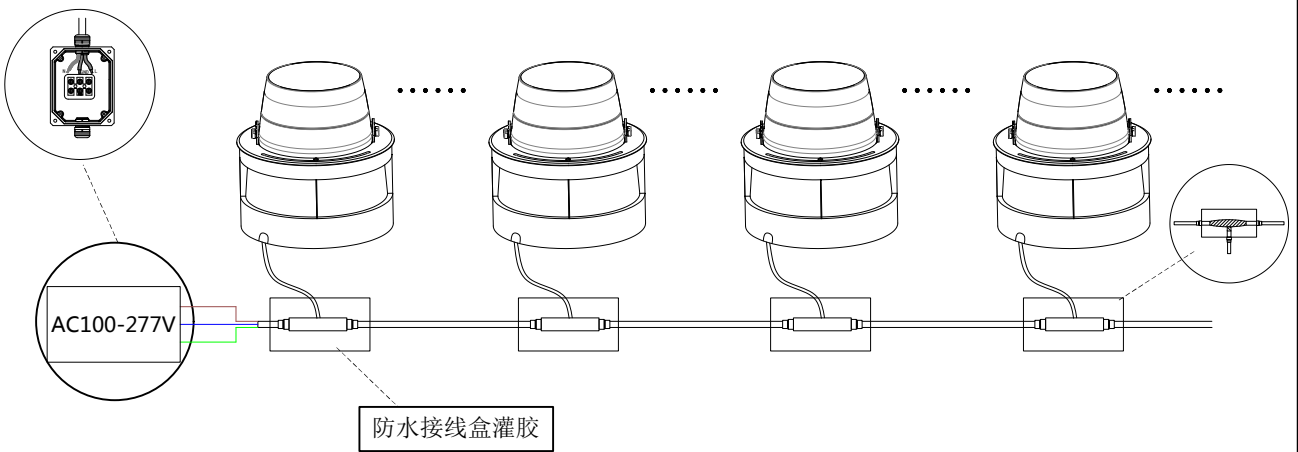

LED SEMI BURIED LIGHT

L06A/C-AT2

Mounting instruction

GB
7000

IEC
60598

IP66

ta
50°

IK08

L06A-C

L06A-A

安装示意图

接线示意图

接线示意图

1. The luminaire shall be installed by a qualified electrician and wired in accordance with the latest IEE electrical regulations or the national requirements.

灯具应由有资格的电工安装，接线要符合IEE电气标准或国家标准。

2. No supplied water-proof box, installation should be advised by qualified professional.

不提供防水接线盒，安装应征求有资格的人的建议。

3. The external flexible cable can not be replaced. If the cable is damaged, the luminaire should be discarded.