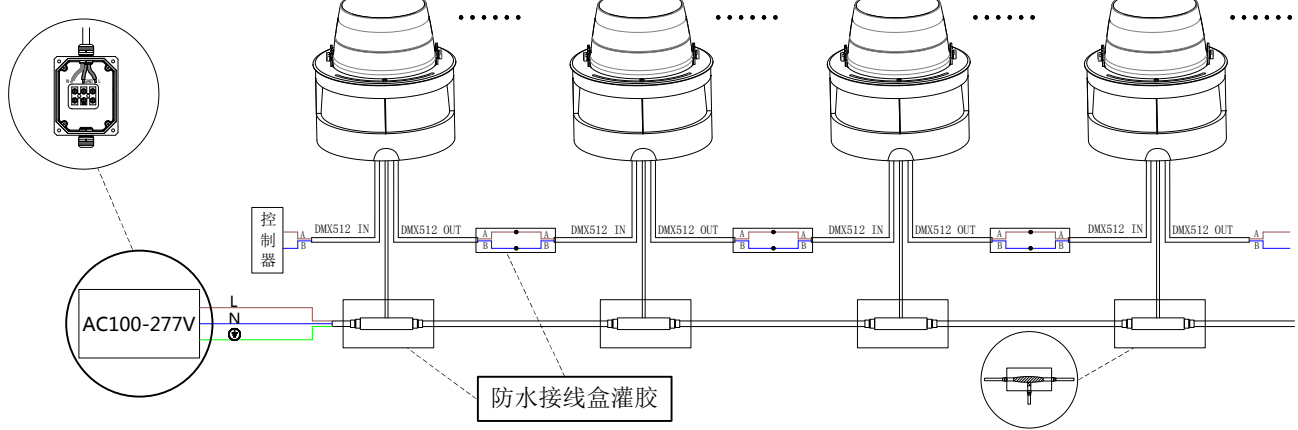

LED SEMI BURIED LIGHT

L06A/C-AT2

Mounting instruction

GB
7000

IEC
60598

IP66

ta
50°

IK08

L06A-C

L06A-A

安装示意图

接线示意图

接线示意图

1. The luminaire shall be installed by a qualified electrician and wired in accordance with the latest IEE electrical regulations or the national requirements.

灯具应由有资格的电工安装，接线要符合IEE电气标准或国家标准。

2. No supplied water-proof box, installation should be advised by qualified professional.

不提供防水接线盒，安装应征求有资格的人的建议。

3. The external flexible cable can not be replaced. If the cable is damaged, the luminaire should be discarded.