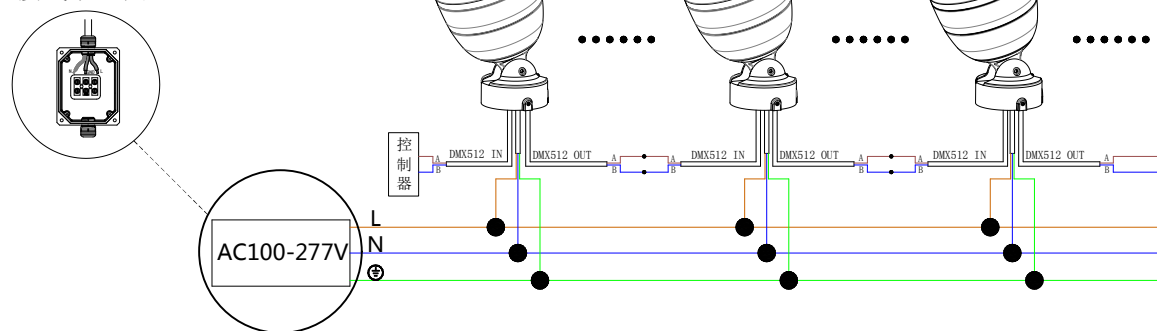

安装方式一

安装方式二

接线示意图

接线示意图

1. The luminaire shall be installed by a qualified electrician and wired in accordance with the latest IEE electrical regulations or the national requirements.

灯具应由有资格的电工安装，接线要符合IEE电气标准或国家标准。

2. No supplied water-proof box, installation should be advised by qualified professional.

不提供防水接线盒，安装应征求有资格的人的建议。

3. The external flexible cable can not be replaced. If the cable is damaged, the luminaire should be discarded.