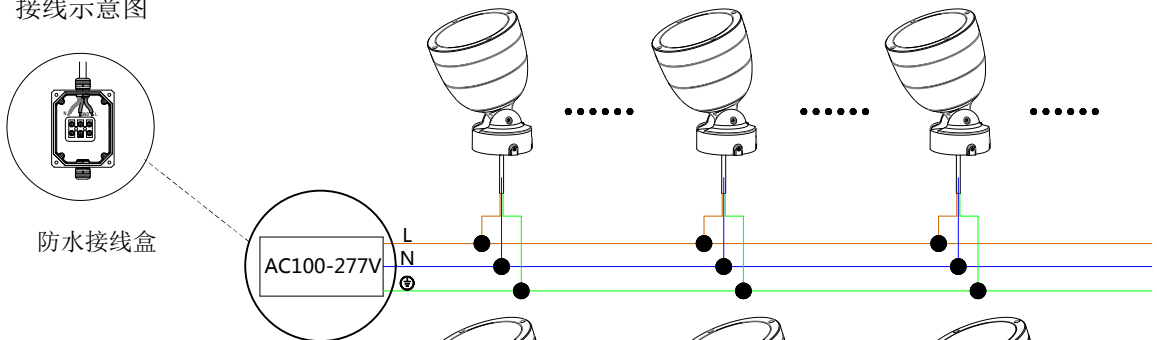

		Ampera	Max/mm	Mid/mm	Smal/mm	Min/mm
H1			312.0mm	265.0mm	247.0mm	201.0mm
D1			Φ260.0mm	φ190.0mm	φ160.0mm	φ135.0mm
D2			Φ110.0mm	φ110.0mm	φ110.0mm	φ110.0mm
D3			Φ8.5mm	Φ8.5mm	φ8.5mm	φ8.5mm
L1			59.0mm	59.0mm	59.0mm	59.0mm
L2			10.0mm	10.0mm	10.0mm	10.0mm

安装方式一

安装方式二

接线示意图

接线示意图

1. The luminaire shall be installed by a qualified electrician and wired in accordance with the latest IEE electrical regulations or the national requirements.

灯具应由有资格的电工安装，接线要符合IEE电气标准或国家标准。