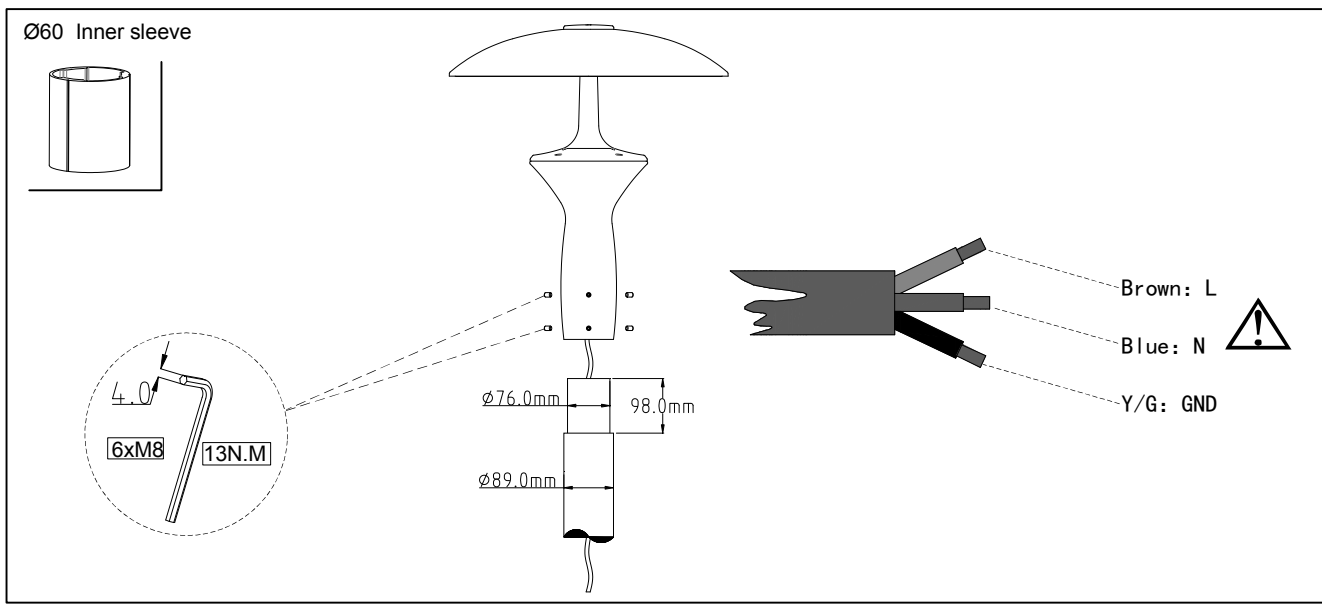

LED GARDEN LIGHT

L07A-048A/054A

Mounting instruction

GB
7000

IEC
60598

IP66

ta
50°

IK08

CE

Type Number	LEDs	Power	Voltage	Frequency	CCT	
L07A-048AP0.5M	48	30W	AC180-270V	50/60Hz	3000K/4000K/5700K	5.8
L07A-048AP1.1M		60W				5.9
L07A-054AP0.5M	54	30W				5.8
L07A-054AP1.1M		60W				5.9

-  1. The luminaire shall be installed by a qualified electrician and wired in accordance with the latest IEE electrical regulations or the national requirements.
灯具应由有资格的电工安装，接线要符合IEE电气标准或国家标准。
2. No supplied water-proof box, installation should be advised by qualified professional.
不提供防水接线盒，安装应征求有资格的人的建议。
3. The external flexible cable can not be replaced. If the cable is damaged, the luminaire should be discarded.
灯具外部软线不可替换，如有损坏，灯具报废。