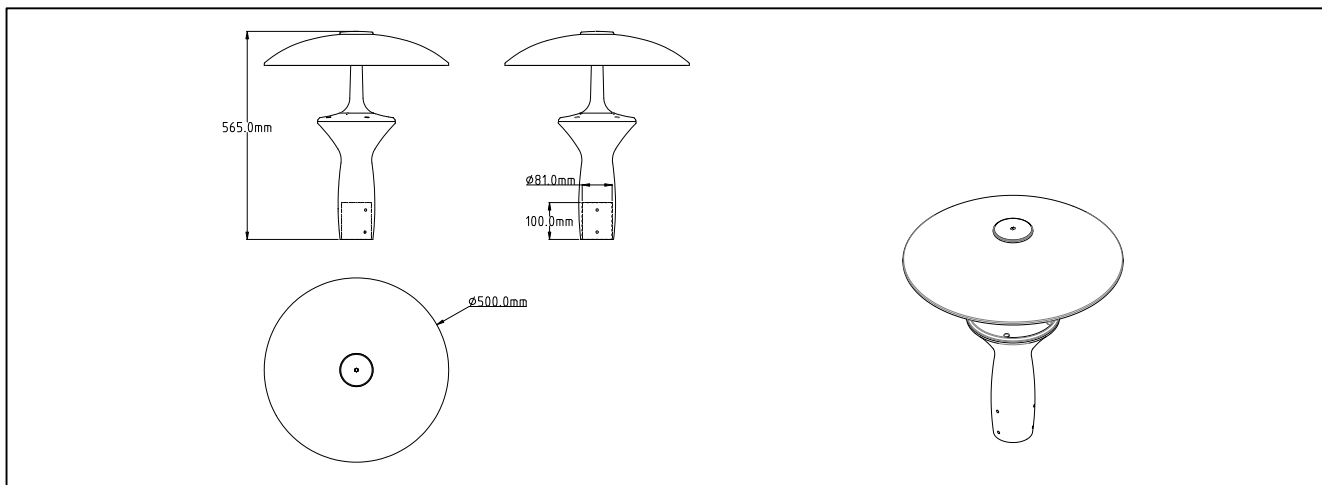

LED GARDEN LIGHT

L07A-048A/054A

Mounting instruction

GB
7000

IEC
60598

IP66

ta
50°

IK08

CE

Type Number	LEDs	Power	Voltage	Frequency	CCT	
L07A-048AP0.5M	48	30W	AC180-270V	50/60Hz	3000K/4000K/5700K	5.8
L07A-048AP1.1M		60W				5.9
L07A-054AP0.5M	54	30W				5.8
L07A-054AP1.1M		60W				5.9

-  1. The luminaire shall be installed by a qualified electrician and wired in accordance with the latest IEE electrical regulations or the national requirements.
灯具应由有资格的电工安装，接线要符合IEE电气标准或国家标准。
2. No supplied water-proof box, installation should be advised by qualified professional.
不提供防水接线盒，安装应征求有资格的人的建议。
3. The external flexible cable can not be replaced. If the cable is damaged, the luminaire should be discarded.
灯具外部软线不可替换，如有损坏，灯具报废。